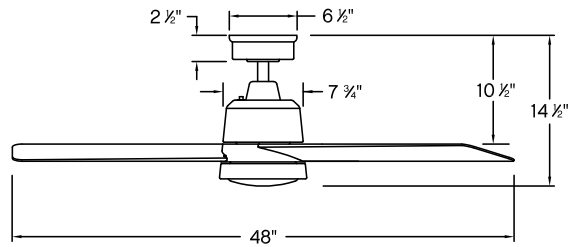

DESCRIPTION

905248FHB-LWA - HERITAGE BRASS

905248FMB-LWA - MATTE BLACK

905248FMW-LWA - MATTE WHITE

BLADES:

- 3 Composite Blades Included
- 12° Blade Pitch
- 48" Blade Sweep

MOUNTING:

- 4½" Downrod Included
- 76" Lead Wire
- 16.91 lbs. Hanging Weight
- Mounts to Sloped Ceilings
  - Up to 20° Pitch

Slope ceiling kit required for ceiling pitch greater than 20°, 992001FXX, see hinkley.com.

LAMPING/GLASS:

- 16w LED Included
- 1320 Lumens | 90 CRI | 3000K
- Dimmable - Warm Dim
- White Frosted Glass

INCLUDED CONTROLS:

1. **980014FWH**
   3 Speed HIRO Non Reversing
2. Manual Reverse