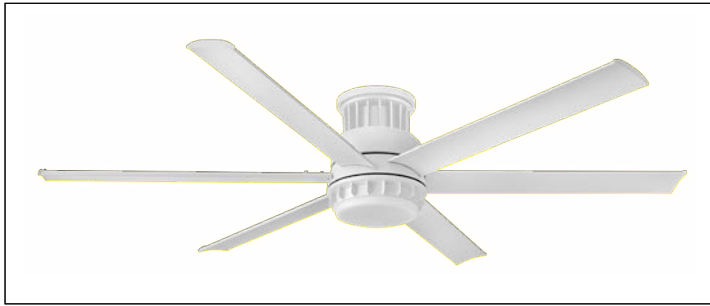

INCLUDED CONTROLS:

980014FWH-R
6 Speed HIRO Reversing

 Includes WiFi Enabled Control

STRIKING DESIGN MEETS EXCEPTIONAL VERSATILITY:

Draftsman can be mounted directly to the ceiling with an optional flush mount kit. This easy customization makes it a great choice for lower ceiling heights.