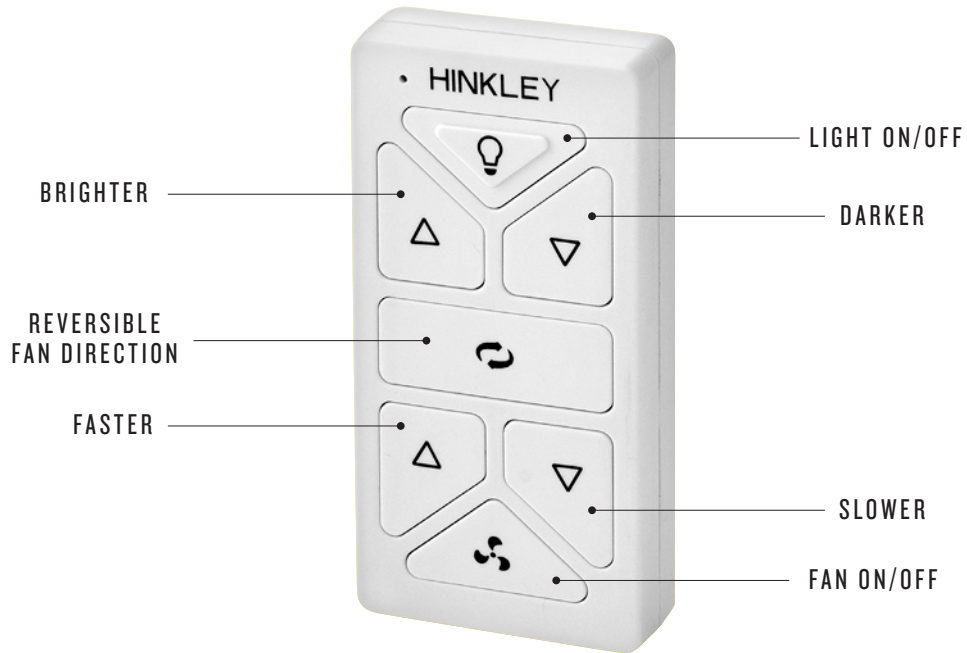

HIRO CONFIGURATIONS AND VERSATILITY

In a collective and collaborative world, the expertly engineered HIRO system adapts to all home environments.

OPTIONS INCLUDED IN BOX: