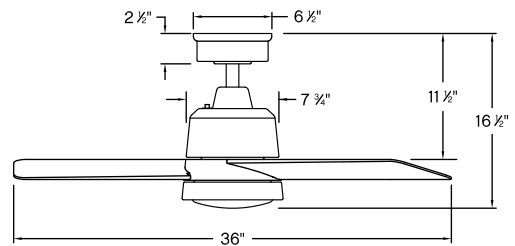

DESCRIPTION

905236FHB-LWA - HERITAGE BRASS

905236FMB-LWA - MATTE BLACK

905236FMW-LWA - MATTE WHITE

BLADES:

- 3 Composite Blades Included
- 12° Blade Pitch
- 36" Blade Sweep

MOUNTING:

- 4½" Downrod Included
- 76" Lead Wire
- 15.21 lbs. Hanging Weight
- Mounts to Sloped Ceilings
  - Up to 20° Pitch

Slope ceiling kit required for ceiling pitch greater than 20°, 992001FXX, see hinkley.com.

LAMPING/GLASS:

- 16w LED Included
- 1320 Lumens | 90 CRI | 3000K
- Dimmable - Warm Dim
- White Frosted Glass

INCLUDED CONTROLS:

1. **980014FWH**
   3 Speed HIRO Non Reversing
2. Manual Reverse