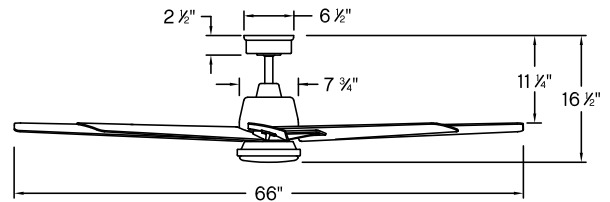

DESCRIPTION

904566FBN-LWD - BRUSHED NICKEL

904566FMB-LWD - MATTE BLACK

904566FMM-LWD - METALLIC MATTE BRONZE

904566FMW-LWD - MATTE WHITE

BLADES:

- 8 Composite Blades Included
- 14° Blade Pitch
- 66" Blade Sweep

MOUNTING:

- 6" Downrod Included
- 76" Lead Wire
- 26 lbs. Hanging Weight
- Mounts to Sloped Ceilings
  - Up to 20° Pitch

Slope ceiling kit required for ceiling pitch greater than 20°, 992001FXX, see hinkley.com.

LAMPING/GLASS:

- 16w LED Included
- 1320 Lumens | 90 CRI | 3000K
- Dimmable - Warm Dim
- White Frosted Glass

INCLUDED CONTROLS:

980014FWH-R
6 Speed HIRO Reversing

Includes WiFi Enabled Control