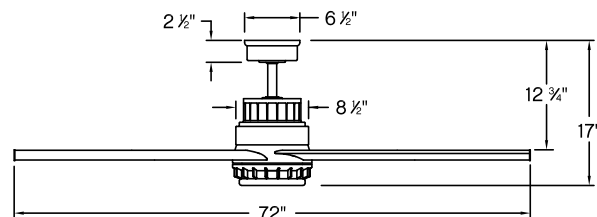

DESCRIPTION

905372FMB-LWD - MATTE BLACK

905372FMW-LWD - MATTE WHITE

BLADES:

- 6 Aluminum Blades Included
- 12° Blade Pitch
- 72" Blade Sweep

MOUNTING:

- 6" Downrod Included
- 76" Lead Wire
- 28 lbs. Hanging Weight
- Mounts to Sloped Ceilings
  - Up to 20° Pitch

Slope ceiling kit required for ceiling pitch greater than 20°, 992001FXX, see page hinkley.com.

LAMPING/GLASS:

- 16w LED Included
- 1320 Lumens | 90 CRI | 3000K
- Dimmable - Warm Dim
- White Frosted Glass

INCLUDED CONTROLS:

980014FWH-R
6 Speed HIRO Reversing

Includes WiFi Enabled Control