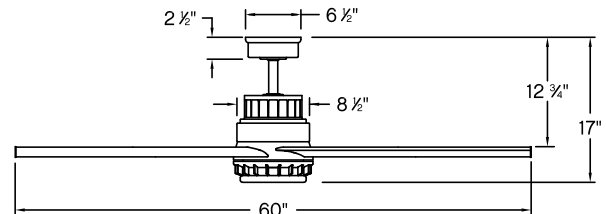

DESCRIPTION

905360FMB-LWD - MATTE BLACK

905360FMW-LWD - MATTE WHITE

BLADES:

- 6 Aluminum Blades Included
- 12° Blade Pitch
- 60" Blade Sweep

MOUNTING:

- 6" Downrod Included
- 76" Lead Wire
- 26 lbs. Hanging Weight
- Mounts to Sloped Ceilings
  - Up to 20° Pitch

Slope ceiling kit required for ceiling pitch greater than 20°, 992001FXX, see page hinkley.com.

LAMPING/GLASS:

- 16w LED Included
- 1320 Lumens | 90 CRI | 3000K
- Dimmable - Warm Dim
- White Frosted Glass

INCLUDED CONTROLS:

980014FWH-R
6 Speed HIRO Reversing

Includes WiFi Enabled Control