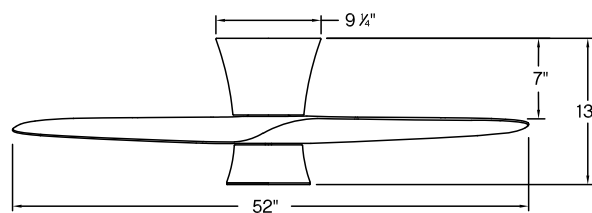

DESCRIPTION

905452FMB-LDD - MATTE BLACK WITH HERITAGE BRASS ACCENTS

905452FMW-LDD - MATTE WHITE WITH HERITAGE BRASS ACCENTS

BLADES:

- 3 Composite Blades Included
- 16° Blade Pitch
- 52" Blade Sweep

MOUNTING:

- 12" Lead Wire
- 14.77 lbs. Hanging Weight

LAMPING/GLASS:

- 16w LED Included
- 1320 Lumens | 90 CRI | 3000K
- Dimmable - Warm Dim
- White Polycarbonate Lens

INCLUDED CONTROLS:

980014FWH-R
6 Speed HIRO Reversing

Includes WiFi Enabled Control