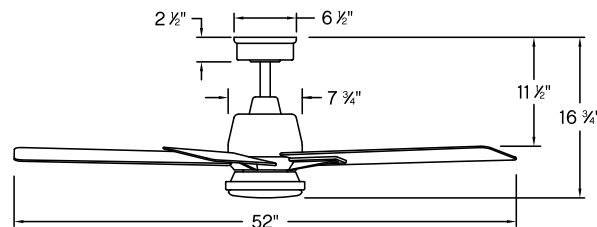

DESCRIPTION

905152FBN-LWD - BRUSHED NICKEL

905152FMB-LWD - MATTE BLACK

905152FMM-LWD - METALLIC MATTE BRONZE

905152FMW-LWD - MATTE WHITE

BLADES:

- 5 Composite Blades Included
- 14° Blade Pitch
- 52" Blade Sweep

MOUNTING:

- 6" Downrod Included
- 76" Lead Wire
- 17.33 lbs. Hanging Weight
- Mounts to Sloped Ceilings
  - Up to 20° Pitch

Slope ceiling kit required for ceiling pitch greater than 20°, 992001FXX, see hinkley.com.

LAMPING/GLASS:

- 16w LED Included
- 1320 Lumens | 90 CRI | 3000K
- Dimmable - Warm Dim
- White Frosted Glass

INCLUDED CONTROLS:

980014FWH-R
6 Speed HIRO Reversing

Includes WiFi Enabled Control